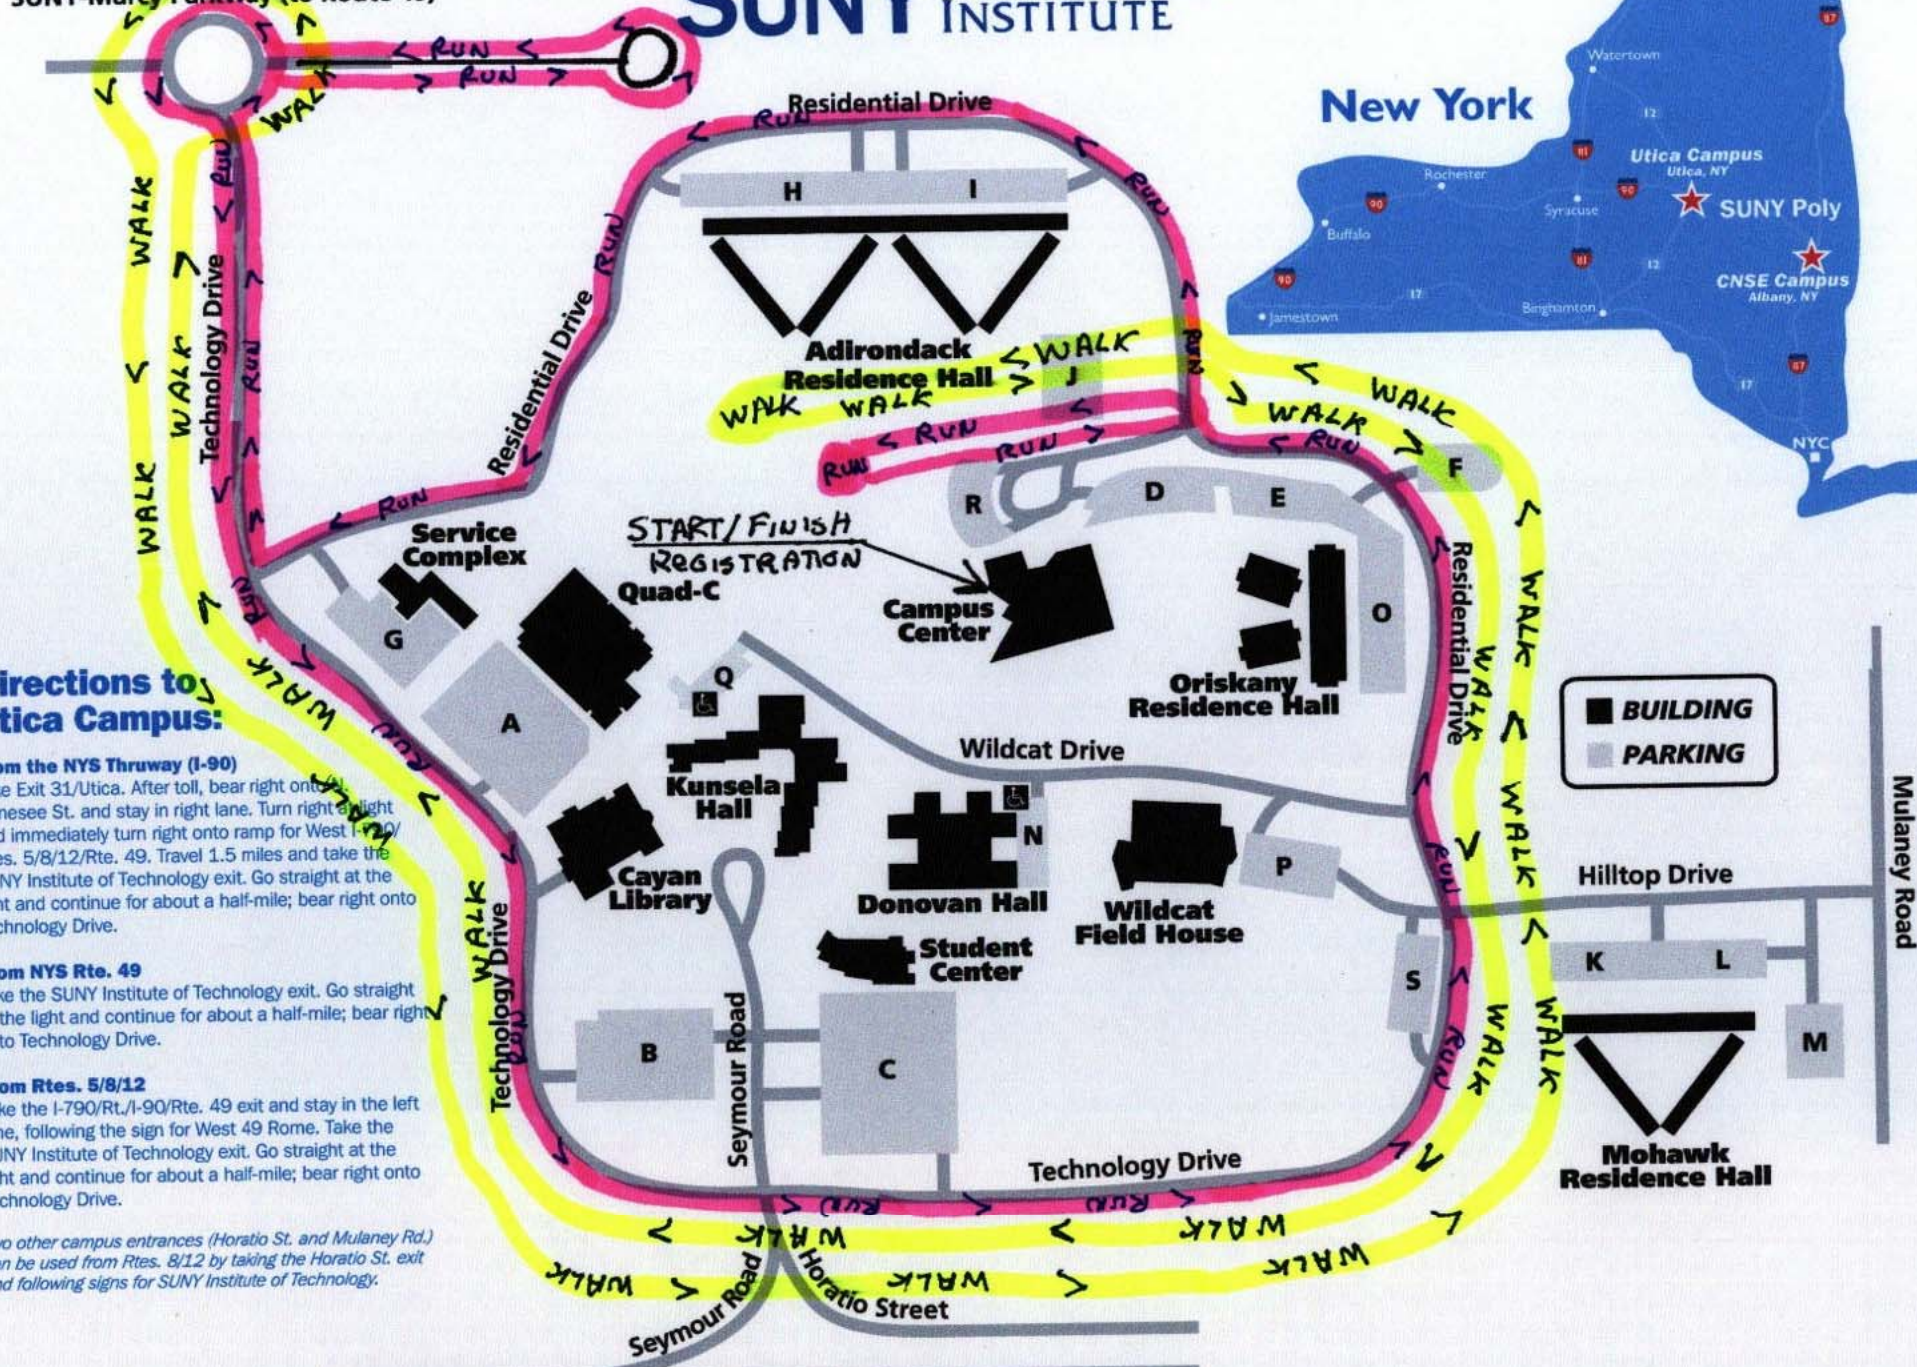

LIGHT UP THE NIGHT RUN/WALK COURSE

RUN 3.5
WALK 3.2

SUNY POLYTECHNIC INSTITUTE

SUNY-Marcy Parkway (to Route 49)

New York

Directions to Utica Campus:

From the NYS Thruway (I-90)

Take Exit 31/Utica. After toll, bear right onto Genesee St. and stay in right lane. Turn right at light and immediately turn right onto ramp for West I-90/Rtes. 5/8/12/Rte. 49. Travel 1.5 miles and take the SUNY Institute of Technology exit. Go straight at the light and continue for about a half-mile; bear right onto Technology Drive.

From NYS Rte. 49

Take the SUNY Institute of Technology exit. Go straight at the light and continue for about a half-mile; bear right onto Technology Drive.

From Rtes. 5/8/12

Take the I-790/Rt./I-90/Rte. 49 exit and stay in the left lane, following the sign for West 49 Rome. Take the SUNY Institute of Technology exit. Go straight at the light and continue for about a half-mile; bear right onto Technology Drive.

Two other campus entrances (Horatio St. and Mulaney Rd.) can be used from Rtes. 8/12 by taking the Horatio St. exit and following signs for SUNY Institute of Technology.

Routes 8/12